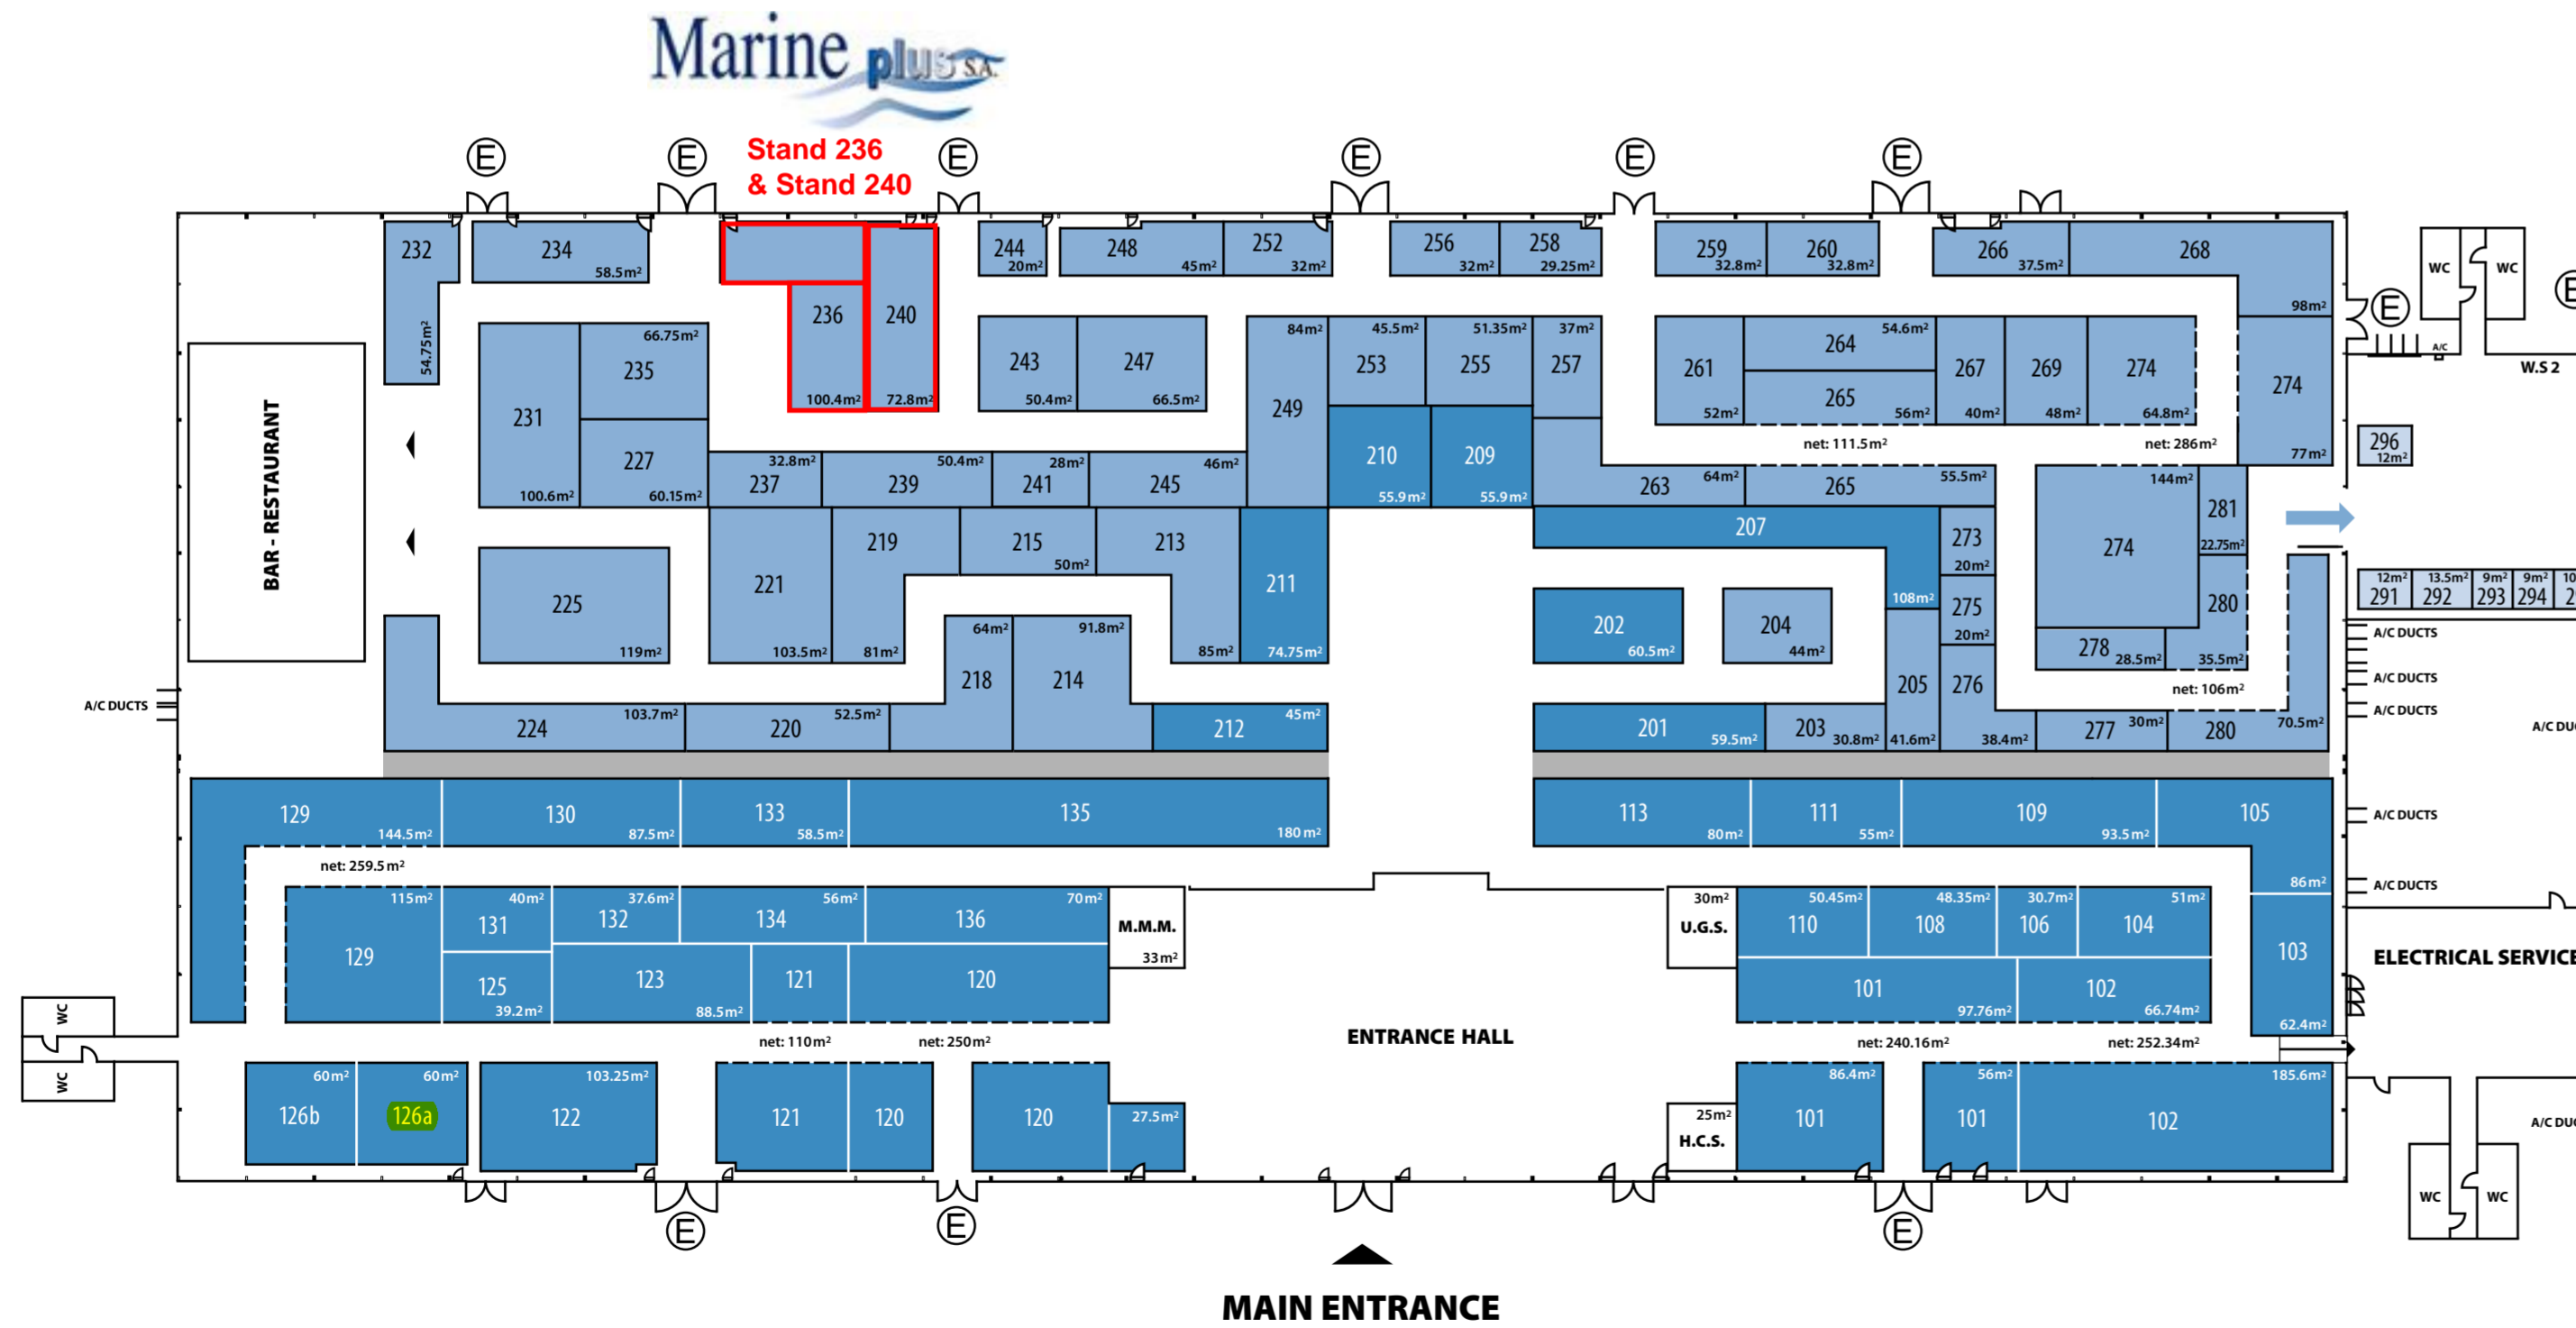

Site Plan

HELLENIKON EXHIBITION CENTRE, 7-11 June 2010

Ⓔ emergency exits

Hall 1
Hall 2

Hall 3
Hall 4
Hall 5
Hall 6
Hall 7

- Premium A Area
- Premium B Area
- Standard Area