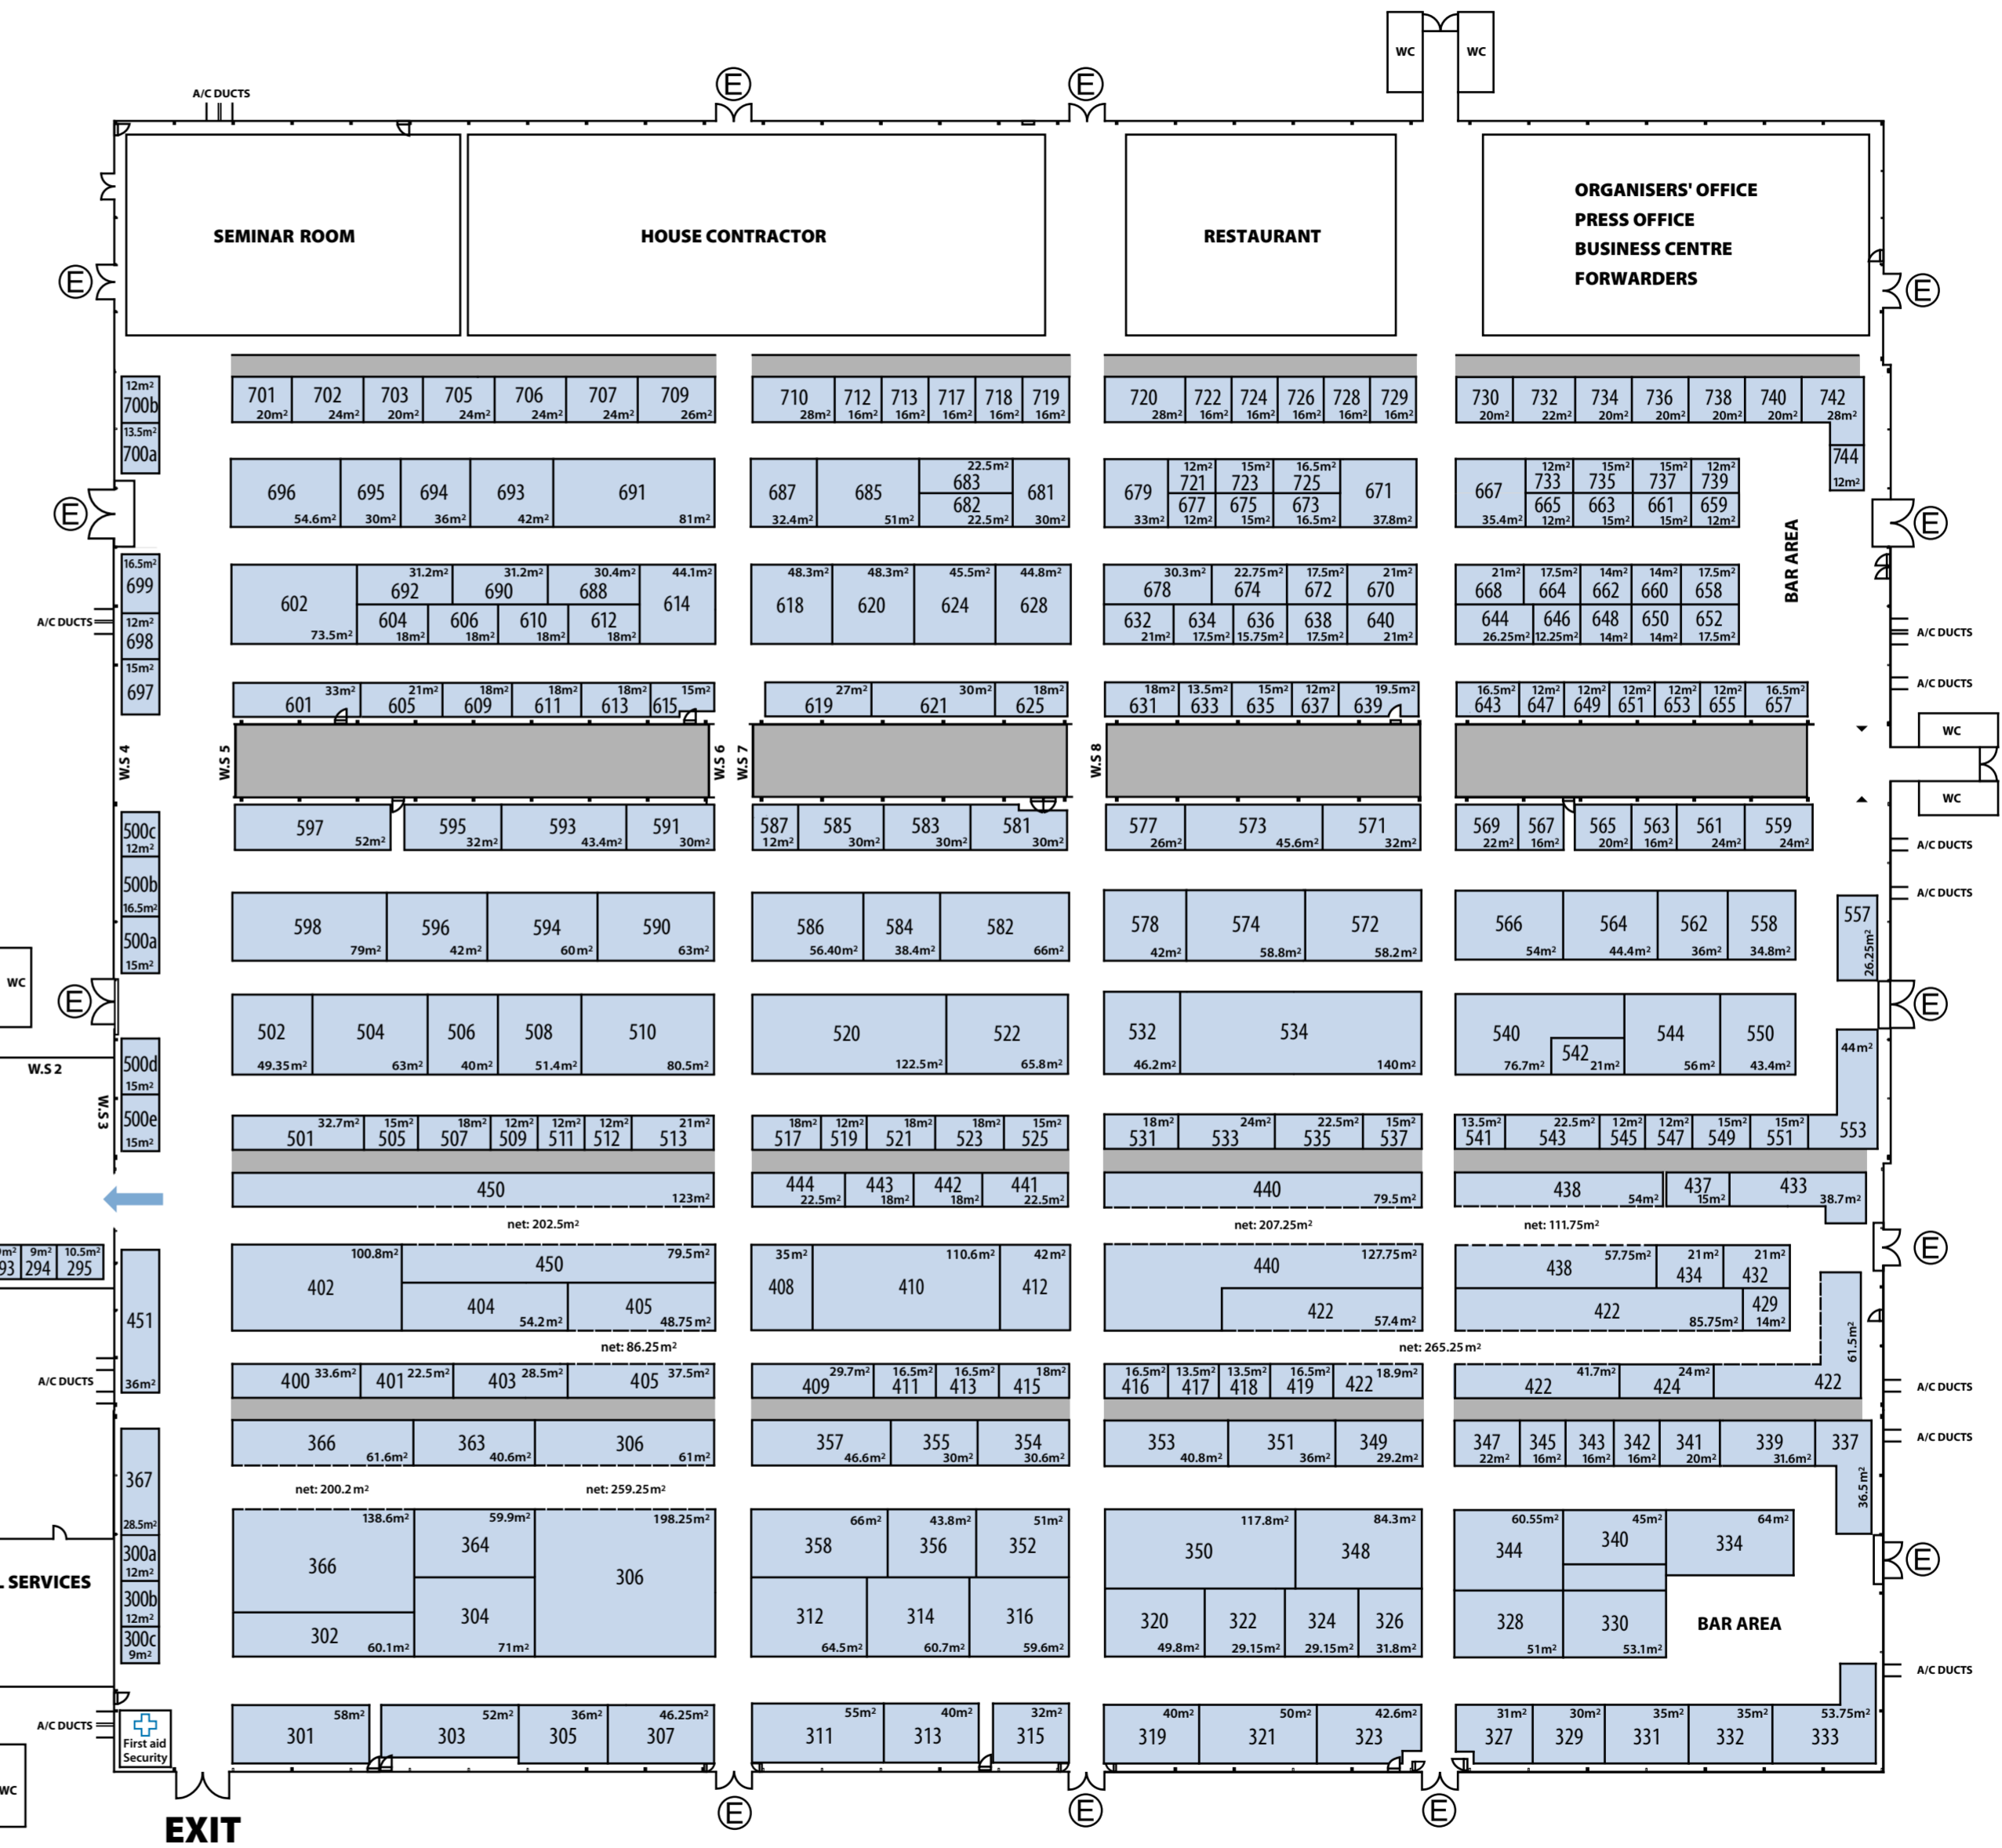

Site Plan

HELLENIKON EXHIBITION CENTRE, 7-11 June 2010

Ⓔ emergency exits

Hall 1
Hall 2

Hall 3
Hall 4
Hall 5
Hall 6
Hall 7

- Premium A Area
- Premium B Area
- Standard Area